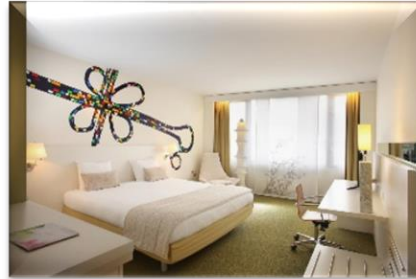

NH Brussels Bloom – 4* star

NH Brussels Bloom is a unique art-themed hotel conveniently situated in the lively Botanique area of the city. Decorated with work by artists from all over the world, this creative, contemporary setting is a destination in itself. Just 15 minutes from Brussels Airport and Brussels North station, it's also close to public transport, and a 15-minute walk from the historic city centre.

Booking available at:
[NH Brussels Bloom](#)

Contact Details:
NH Brussels Bloom
Rue Royale 250, Sint-Joost-ten-Node,
1210 Brussels,
Belgium
Email: nhbrusselsbloom@nh-hotels.com