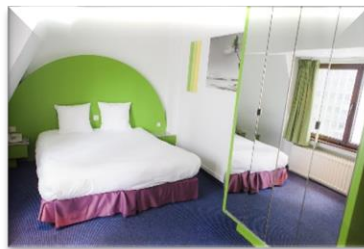

Hotel Siru – 3* star

Located on the Place Rogier, Hotel Siru is only a 5 minute walk to Brussels' city center. It offers modern rooms, free breakfast and WiFi throughout the hotel. The hotel also features a games room with a pool table, a TV, vending machines and a seating area.

Booking available at:

[Hotel Siru](#)

Contact Details:

2 Rue des Croisades, Sint-Joost-ten-Node,
1210 Brussels,
Belgium