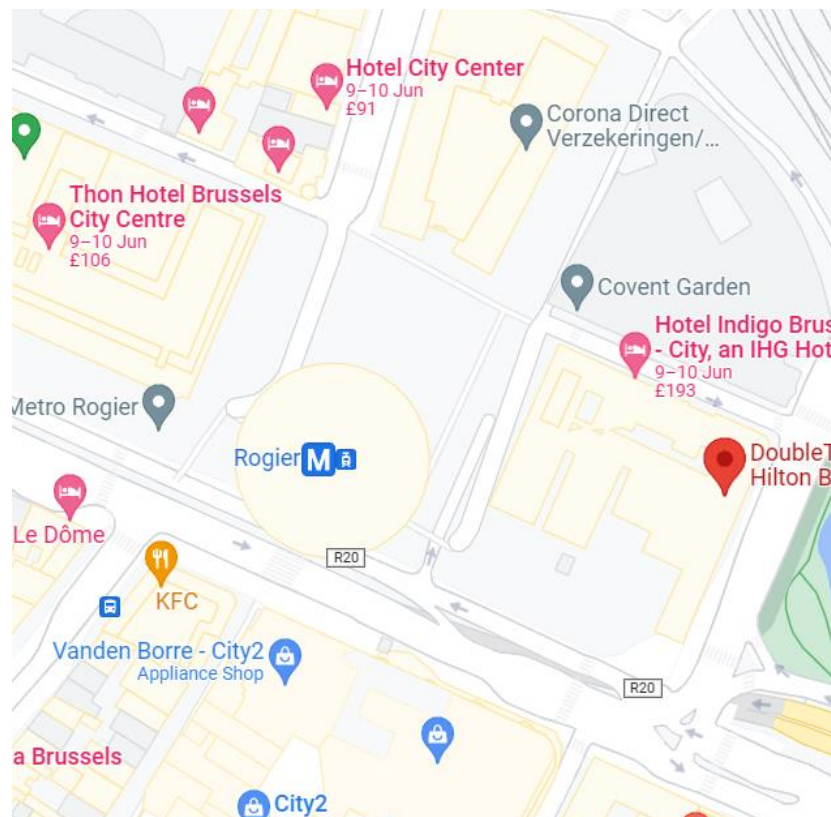

## Travel & Venue Information

**Date:** 30 May 2023

**Venue Open Day:**

DoubleTree by Hilton Brussels City  
Rue Gineste 3,  
1210 Brussels,  
Belgium

(Hybrid)

This project has received funding from the European Union's Horizon 2020 research and innovation program under grant agreement No. 814588.

## Repair3D Open Day 2023 - Venue Information

The Repair3D Project Open Day 2023 on the **30<sup>th</sup> May 2023** is taking place at the

**The Chestnut (1<sup>st</sup> floor)**  
**DoubleTree by Hilton Brussels City**  
Rue Gineste 3,  
1210 Brussels,  
Belgium

### DoubleTree by Hilton Brussels City

The newly refurbished hotel is conveniently located in the city centre, next to the botanical garden and at only a 15 minutes' walk from the Grand Place, through Brussels' most famous shopping street. The Rogier metro stop is next to the hotel and the Brussels Nord (Gare du Nord (FR) or Noordstation (NL)) train station at only 500 metres from the hotel.

## Travel Information

Brussels Airport to city transfer ([www.brusselsairport.be](http://www.brusselsairport.be))

Compared to most airports around the world, Brussels airport is fairly close to the city centre. The distance is 12 kilometres (7 miles) and the fastest travelling time is an 18-minute drive.